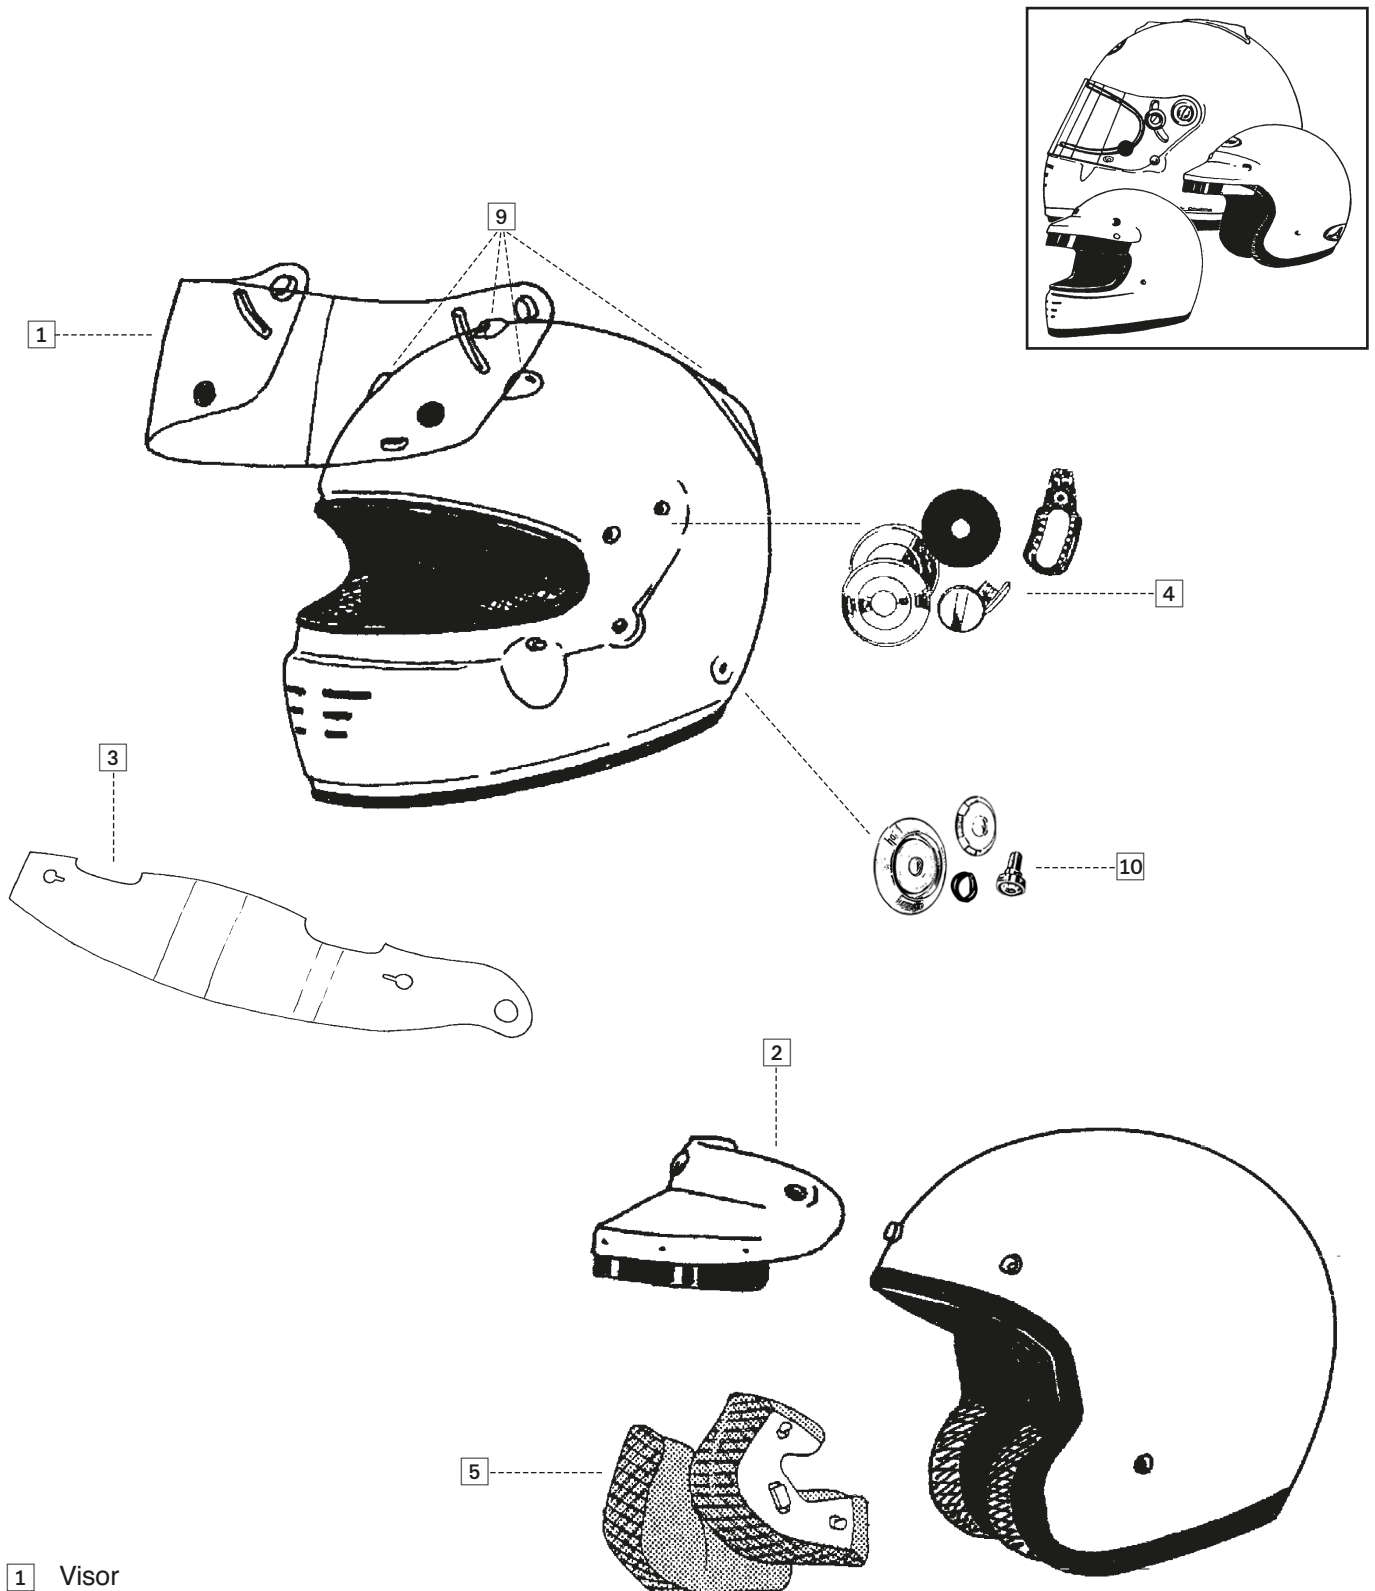

ARAI
CAR HELMET
PART LIST **2017**

NOTE: Check availability of parts for older or discontinued models with your importer.

- 1 Visor
- 2 Sunvisor / peak Sundowner
- 3 Tear-off
- 4 Screwset
- 5 Earcup
- 9 Ventilation ducts / PED set
- 10 FHR studs